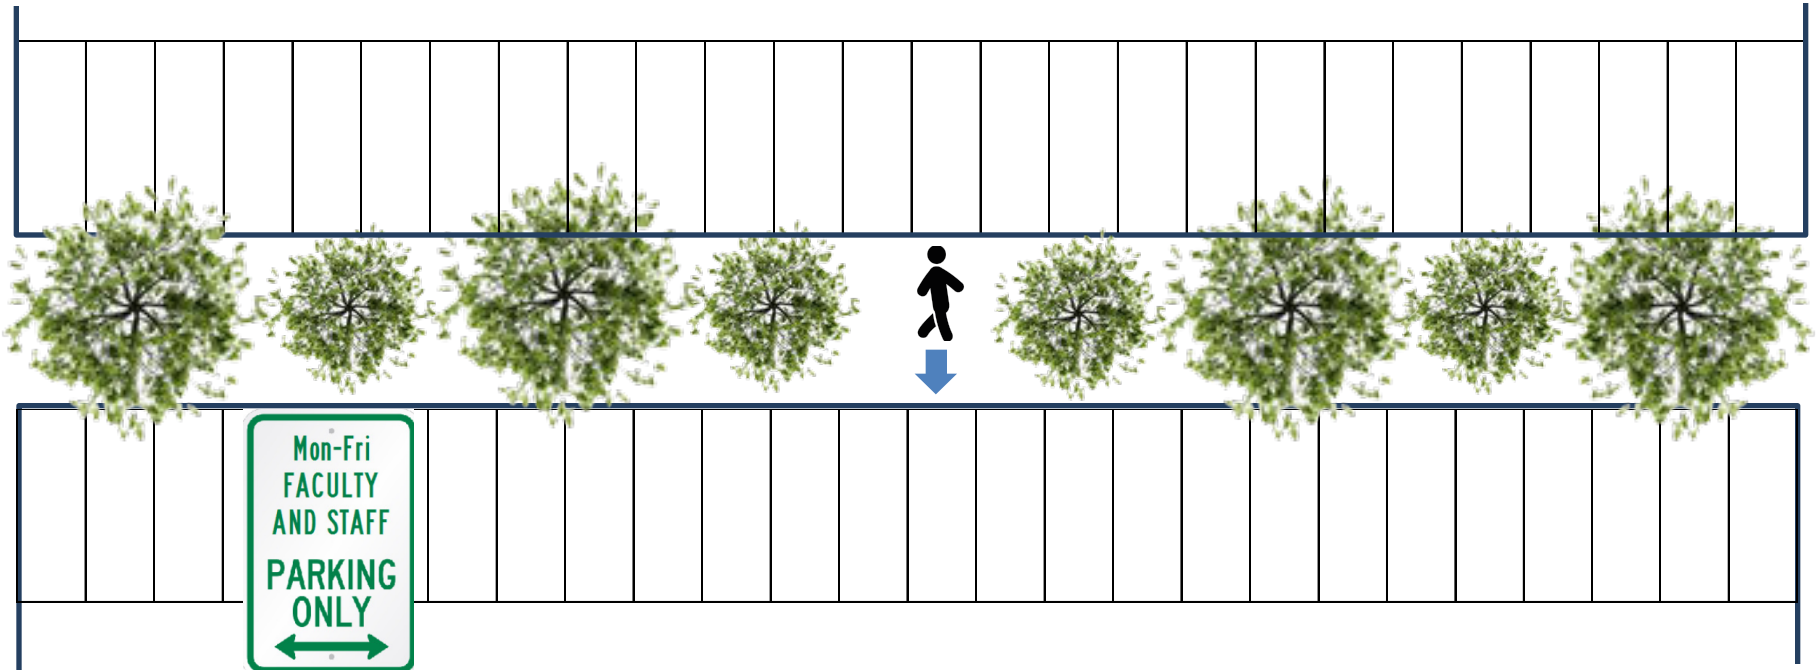

# EXTRA PARKING AT THE CHURCH SIDE

ARCOLA

MONTICELLO

## MORNING DROP OFF until 9:10 am